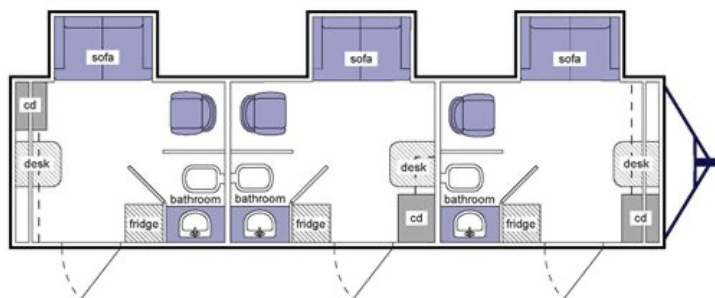

Artist 3-way (A32)

A roomy and comfortable American style artist 3-way trailer

THREE-WAY ARTIST TRAILERS

Features

- 3 individual rooms with slide outs
- Heating & Air-conditioning
- Sofa
- Desk/vanity station
- Wardrobe
- Fridge
- Bathroom with sink & toilet

Dimensions

35ft x 8ft x 11ft (plus slide outs)
Side access

Head Office 1
Cefn Cantref,
Cantref, Brecon,
LD3 8LT
01874 624 665

Operations Depot
EVS Yard,
The Old Sawmills,
Defynnog Road,
Sennybridge,
LD3 8RS